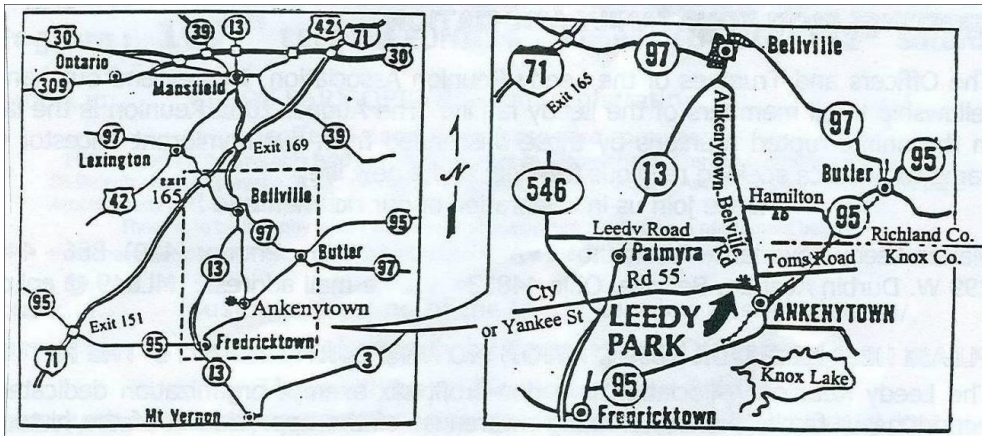

A week in advance, Email me for driving directions at [lleedy@gormanrupp.com](mailto:lleedy@gormanrupp.com) or call me Reunion Day on cell (419) 610-3475, we will help you find us.

Here's a quick map for finding us South of Bellville, OH and North of Fredericktown, OH off St Rt 13.